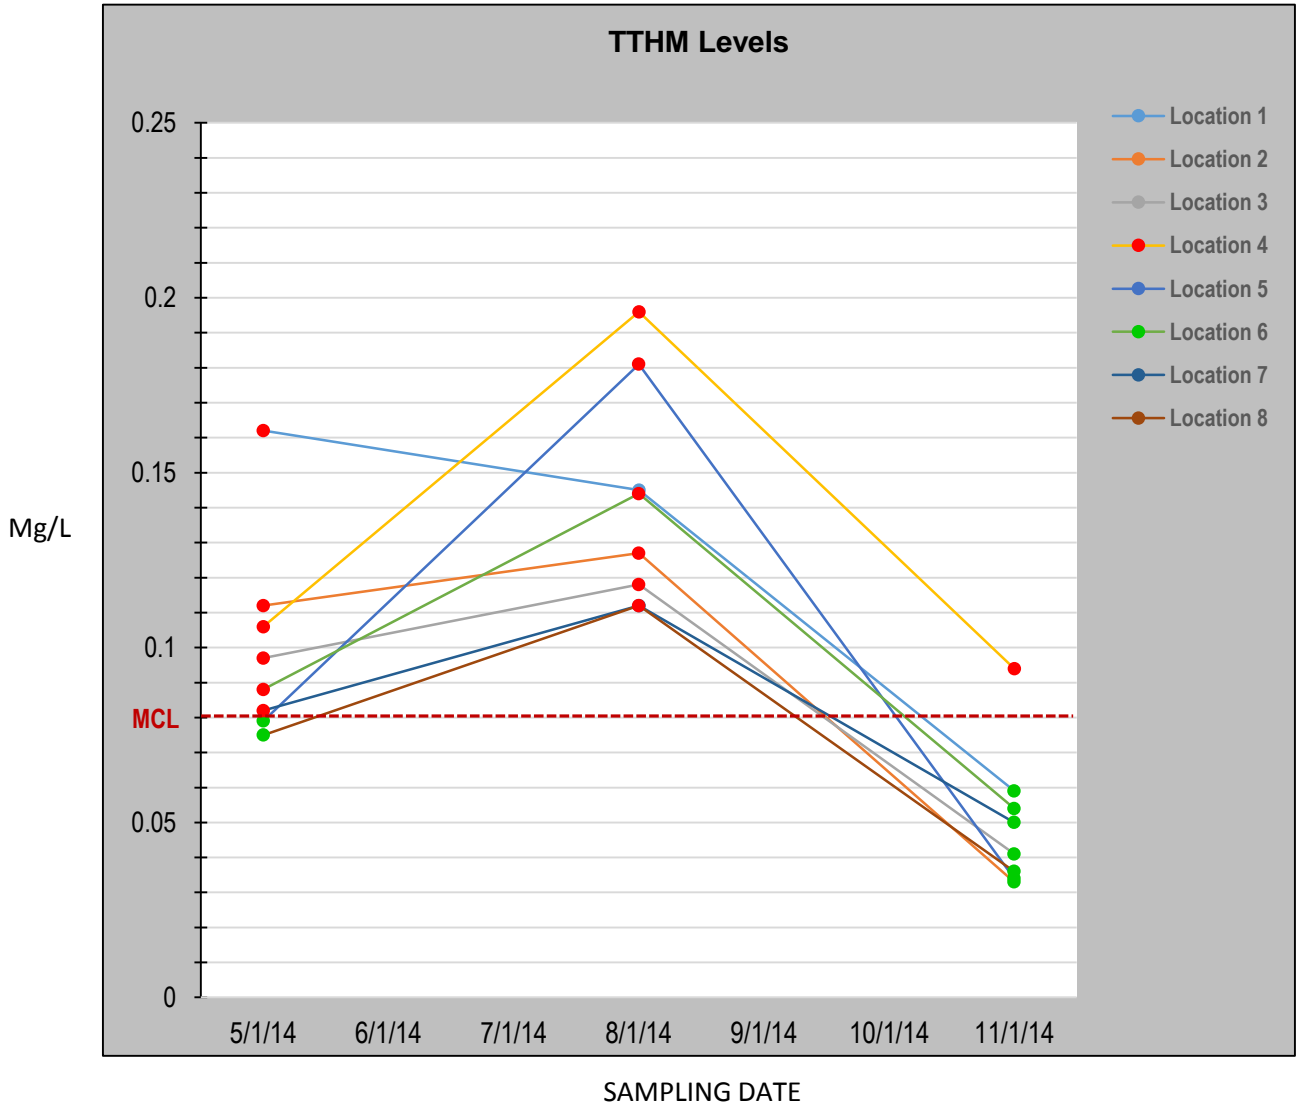

City of Flint TTHM Level Chart

LEGEND

- TTHM = Total Trihalomethanes
- Mg/L = Milligrams per Liter
- MCL = Maximum Contaminant Level
- (Red) = Sample above MCL
- (Green) = Sample below MCL