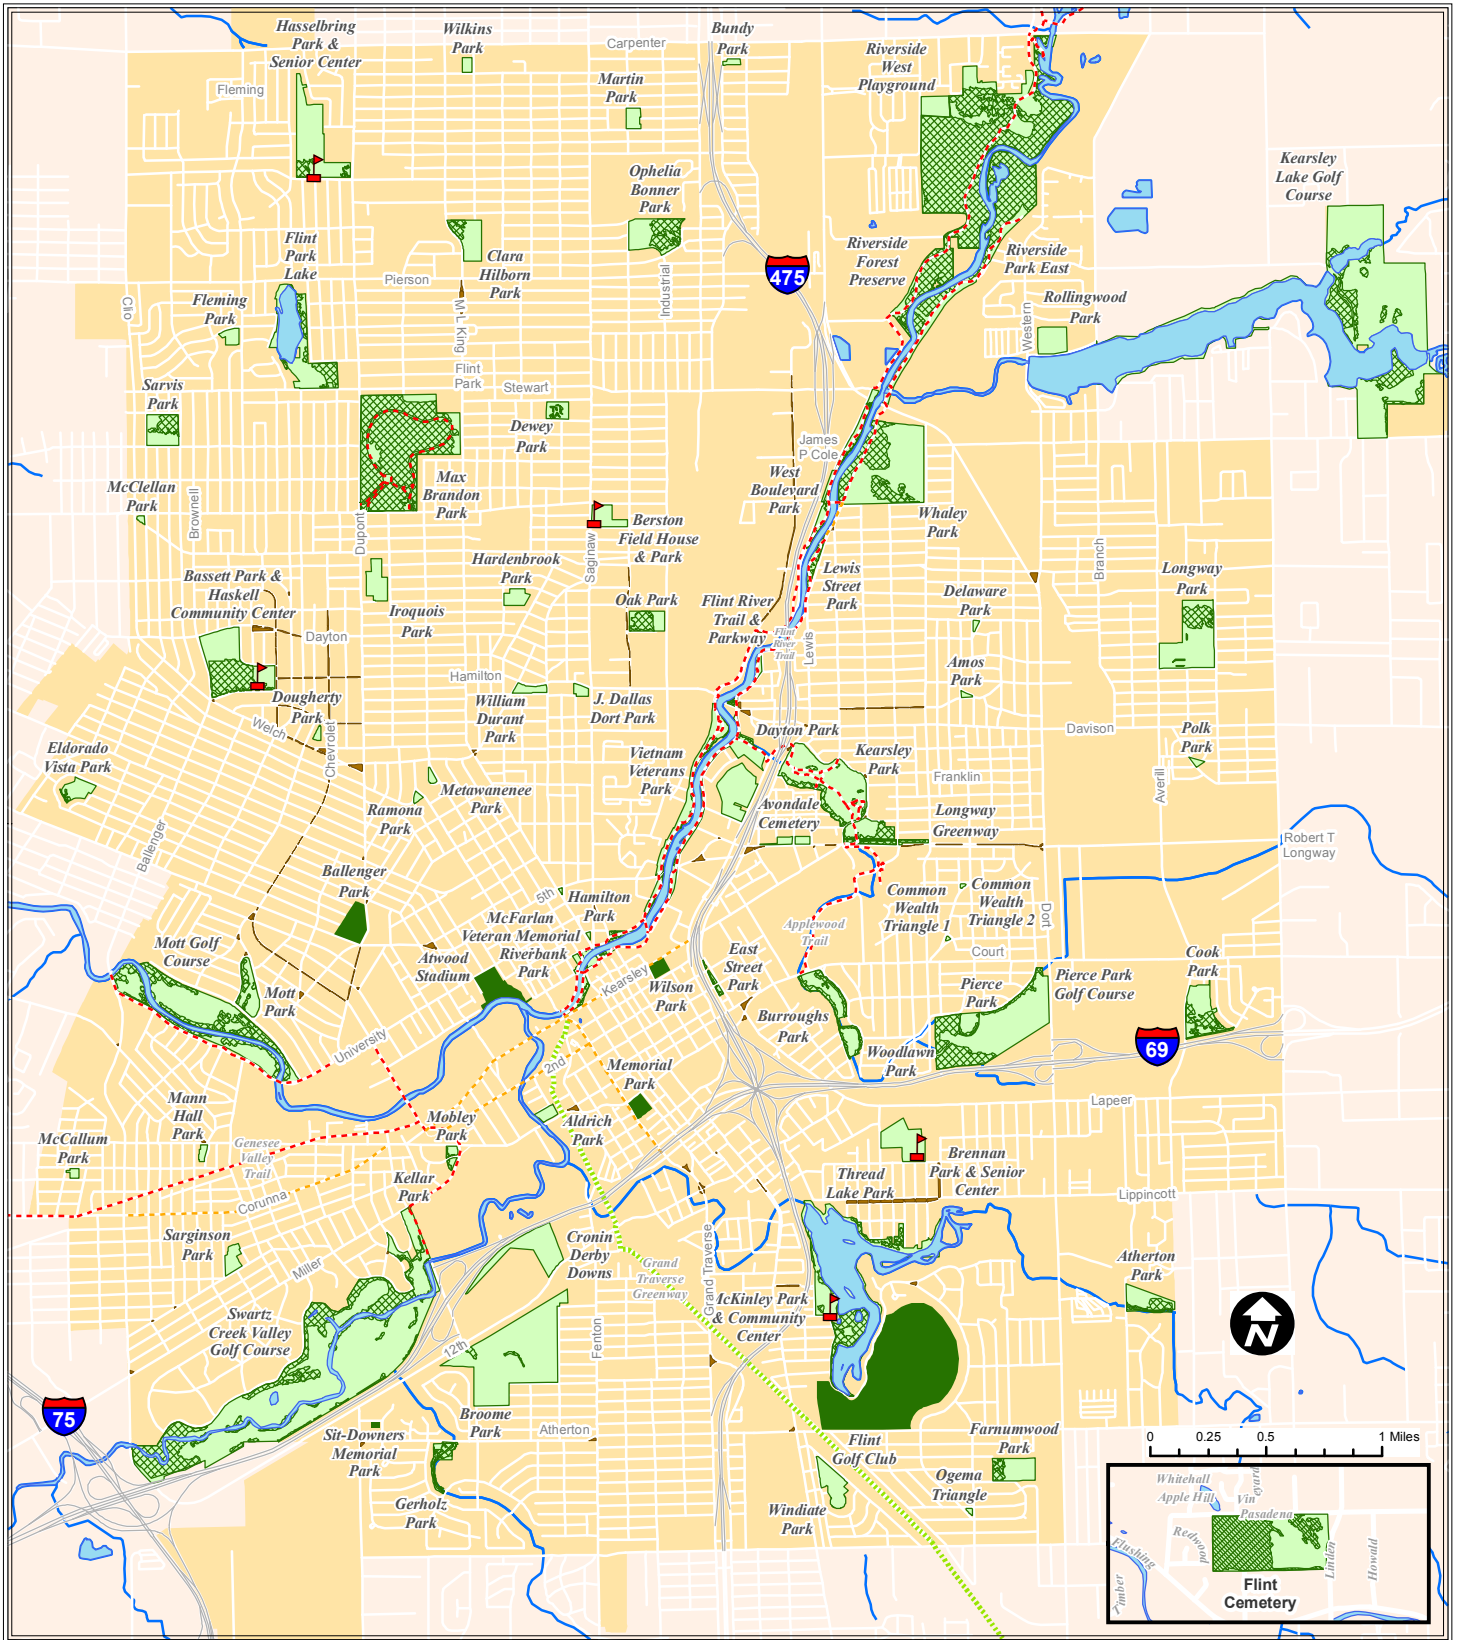

# J. Dallas Dort Memorial Park System

## City of Flint

### 2016

- |   |  |  |
|---|--|--|
|  City Owned Parks & Open Space      |  Pedestrian/Bike Trail      |  Open Water     |
|  Privately Owned Parks & Open Space |  On Street Bike Trail       |  City Limits    |
|  Wooded Area                        |  Proposed Trail             |  Genesee Limits |
|  Community Centers                 |  Street Triangles & Medians |  |