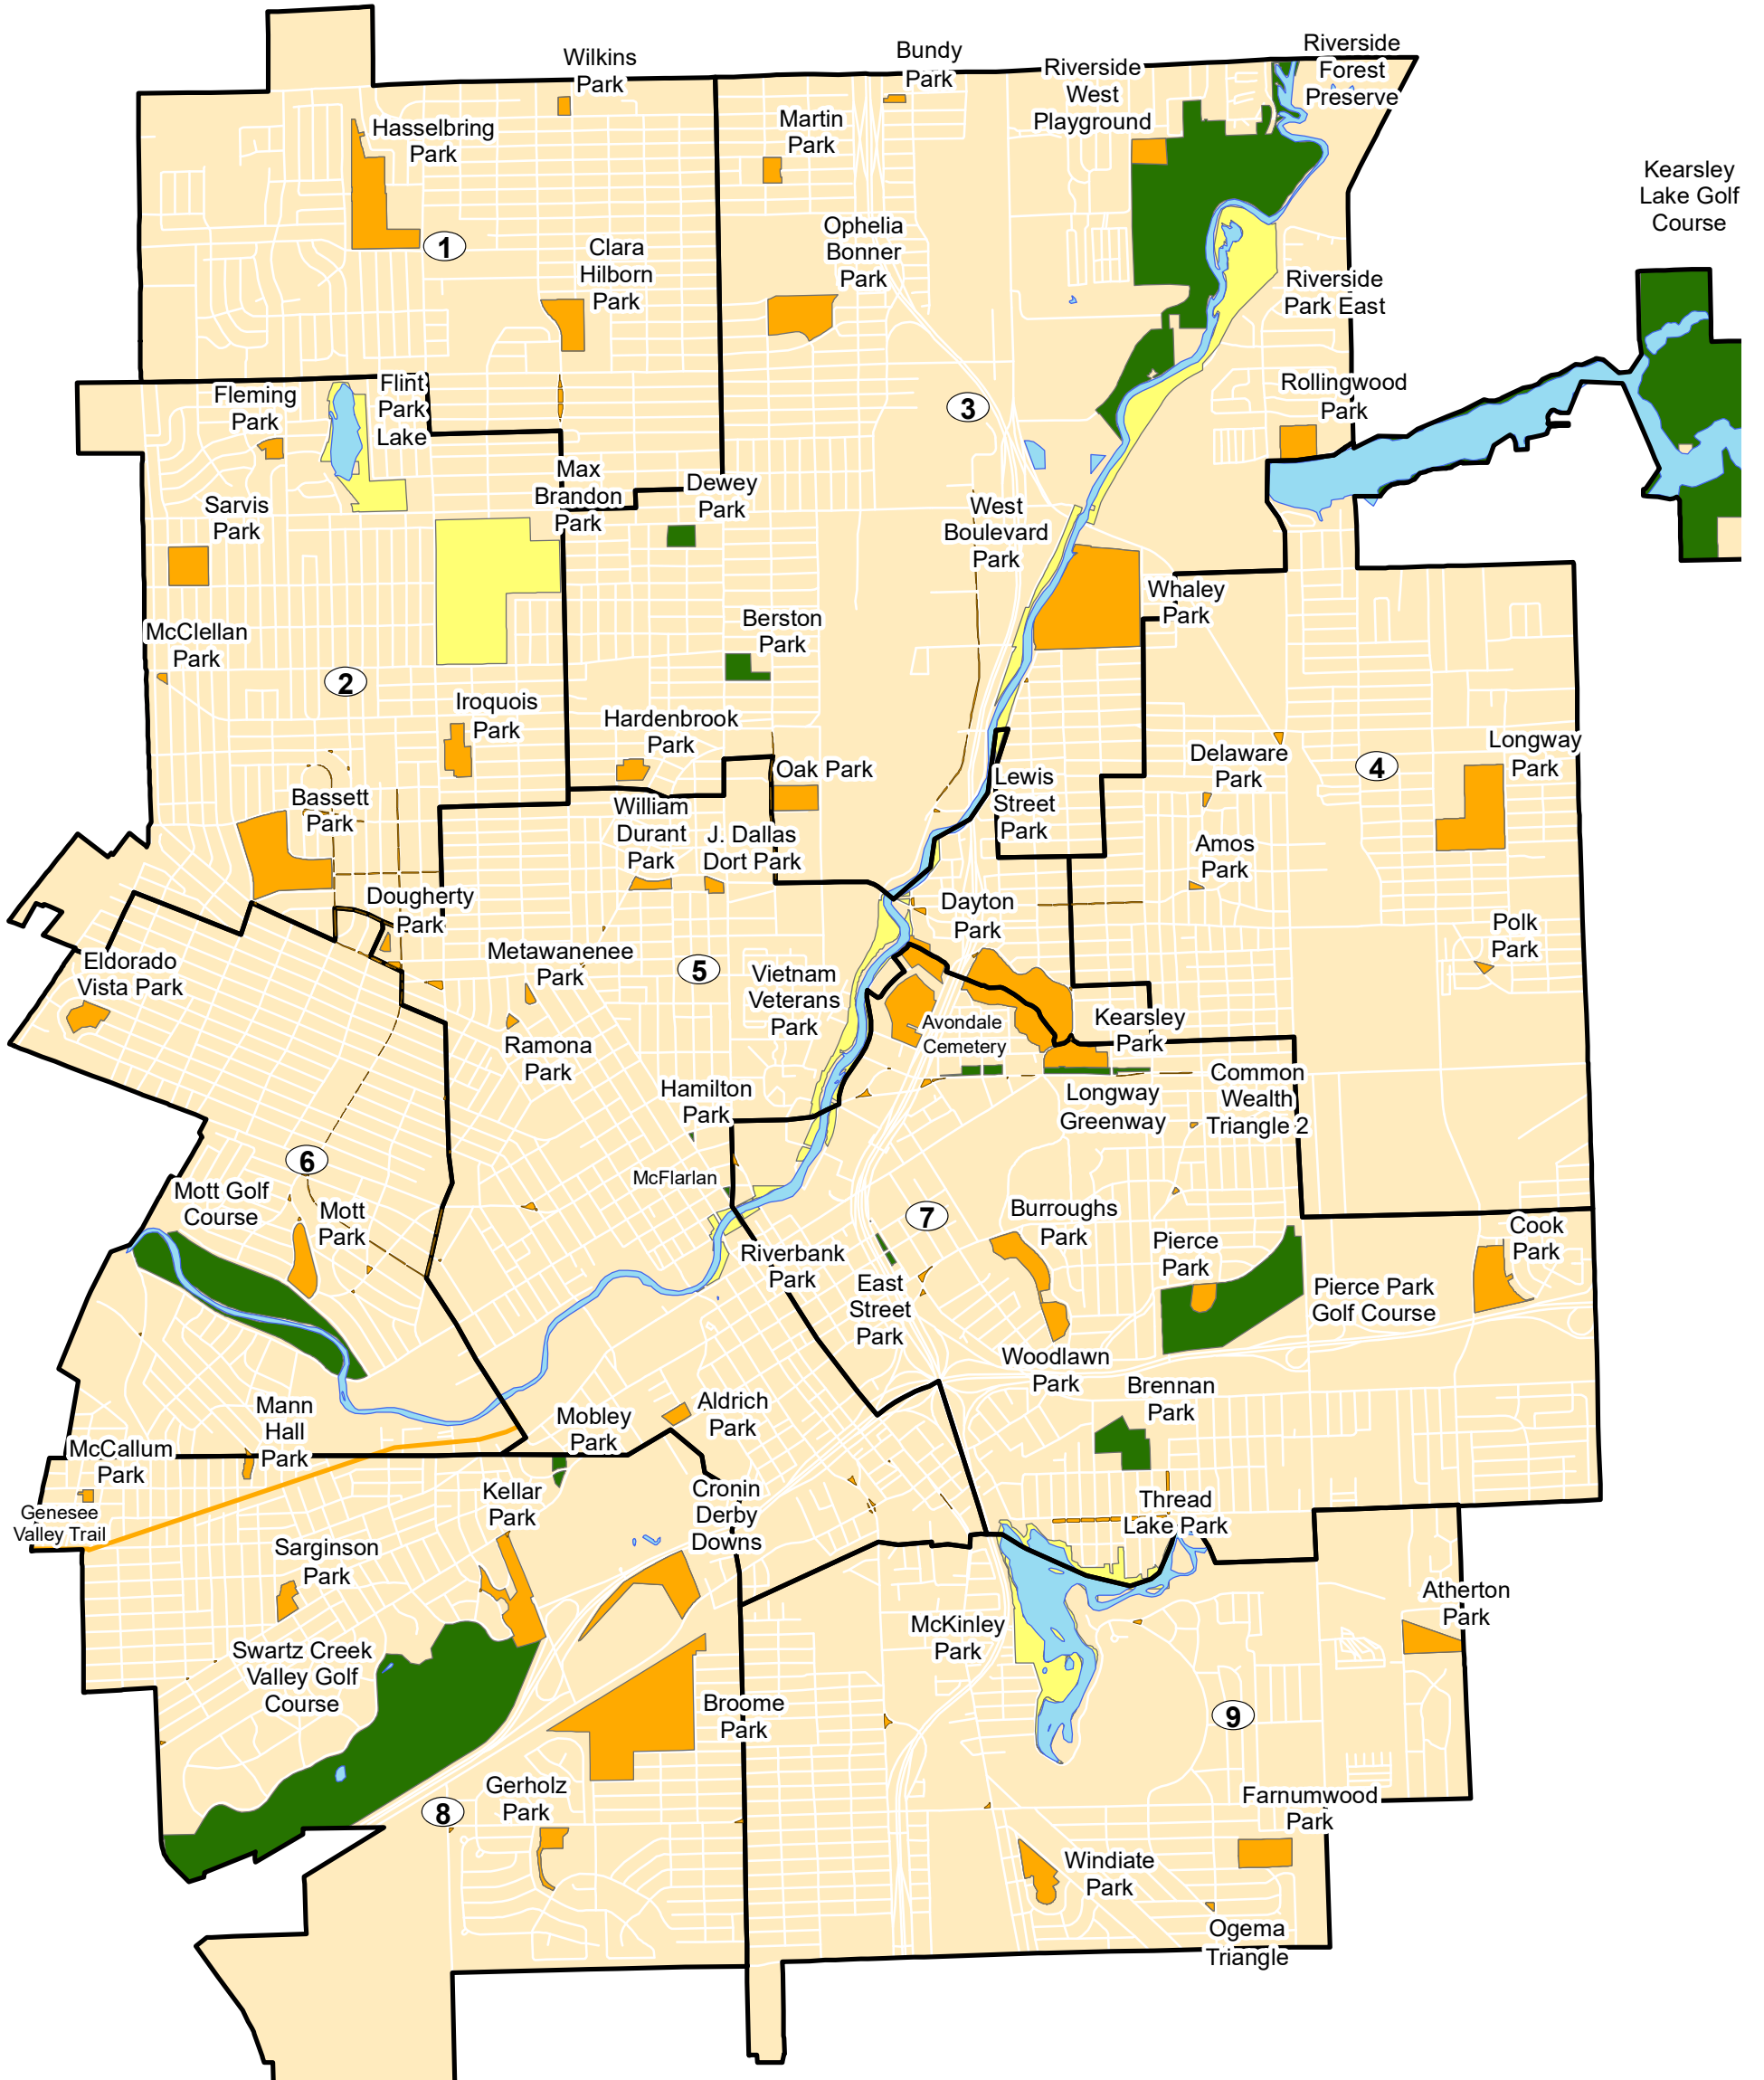

Mowing Responsibilities

City of Flint

April 2019

City Contractors

Boyd's
Clean Cut Complete

Please direct questions or concerns to:
810-766-7426 x 3029

 City Contractors (Every 10 to 14 days)

 Community Partners (At least every 2 weeks)

 Genesee County Parks (Every 7 to 10 days)

0 0.25 0.5 1 Miles

Note: Frequency and schedule is subject to change due to weather, growth, and ground conditions.