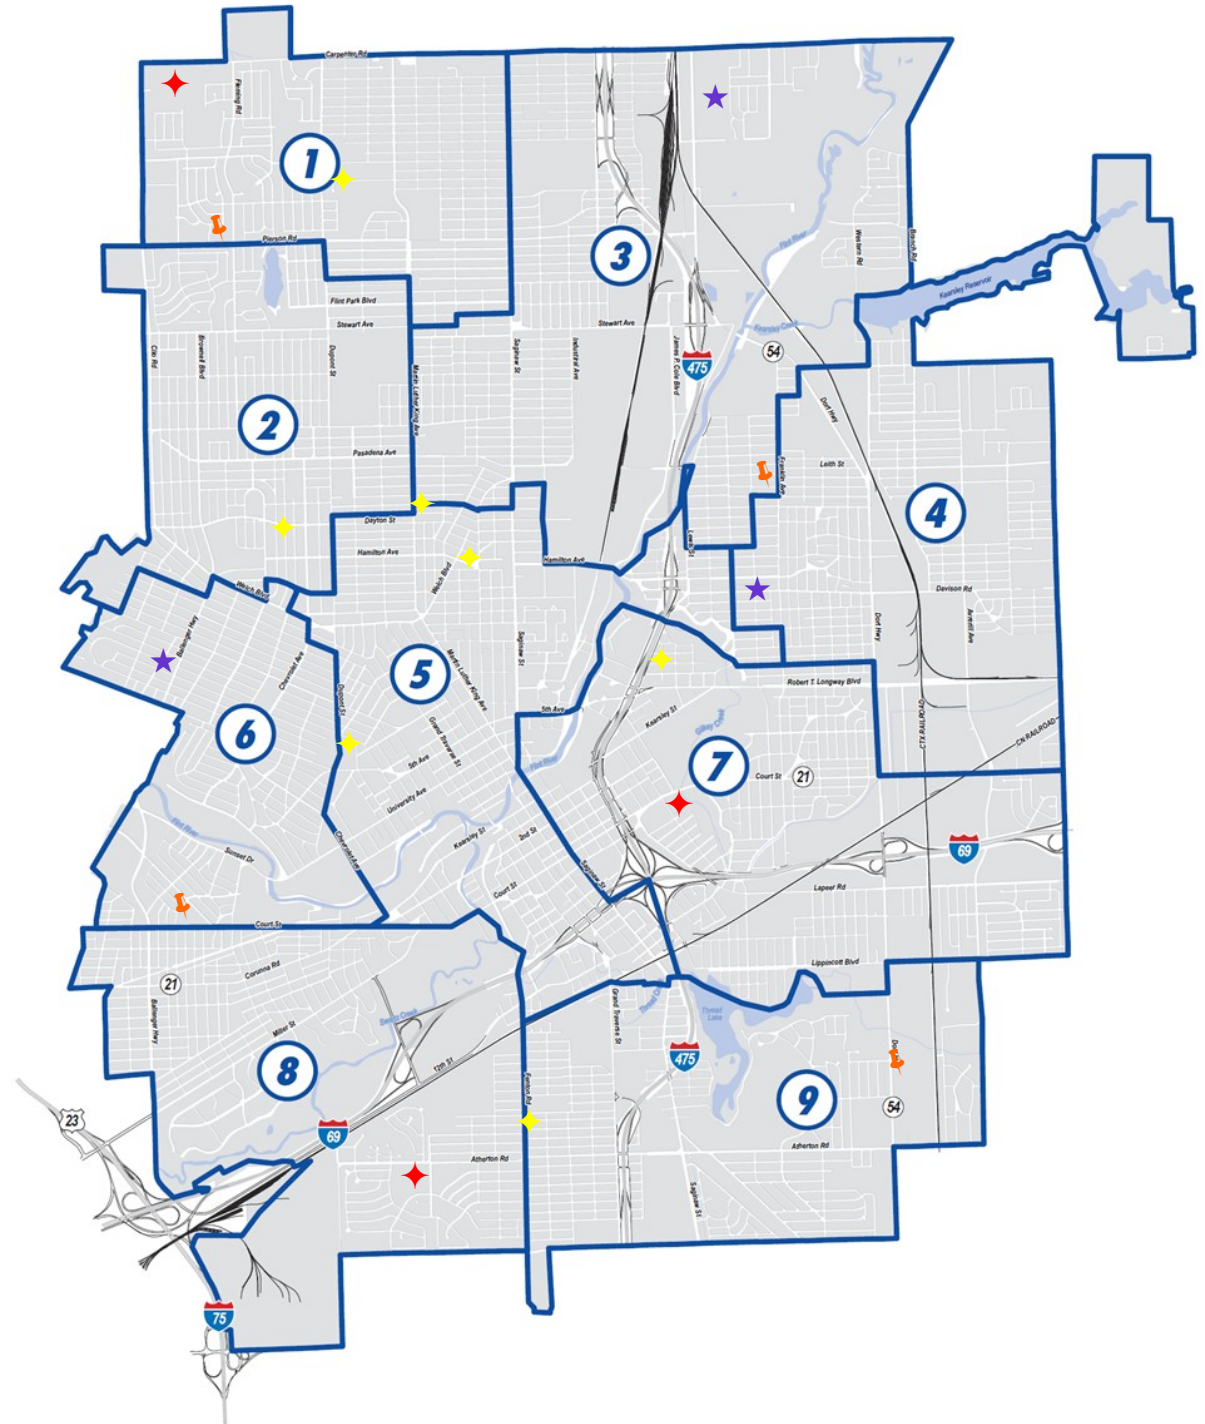

Flint Community Water Sites

Water PODS

- 📍 Mt Carmel Baptist Church
1610 W. Pierson Rd
- 📍 Franklin Avenue Lot
2804 N. Franklin Ave
- 📍 West Court Street Church
2920 W. Court Street
- 📍 Eastown Bowling Alley
3001 S. Dort Highway

Help Centers

- ★ Greater Holy Temple
6702 N. Dort Highway
- ★ Asbury United Methodist
1653 Davison Road
- ★ Bethel United Methodist
1309 N. Ballenger Highway

Water Pickup Self Serve

- ★ Vernon Chapel AME Church
5802 Dupont St
- ★ Joy Tabernacle
2505 N. Chevrolet
- ★ Salem Lutheran Church ELCA
2610 M. L. King
- ★ Christ Fellowship Missionary
317 Hamilton Ave
- ★ Prince of Peace Missionary Baptist
1417 Stevenson St
- ★ El Shaddai Ministries
920 Walnut St
- ★ Lincoln Park United Methodist Church
3410 Fenton Rd

Residents Only

- ★ Rosehaven Manor
3900 Hammerberg Rd
- ★ Slidell Senior Residence Apartments
2201 W. Carpenter Rd
- ★ Court Street Village / Garden View
800 E. Court St

Water PODS

Monday—Saturday, Noon—6:00pm

★ Greater Holy Temple
6702 N. Dort Highway

★ Asbury United Methodist
1653 Davison Road

★ Bethel United Methodist
1309 N. Ballenger Highway

Water Pickup

24/7, Self Serve

✦ Vernon Chapel AME Church
5802 Dupont St