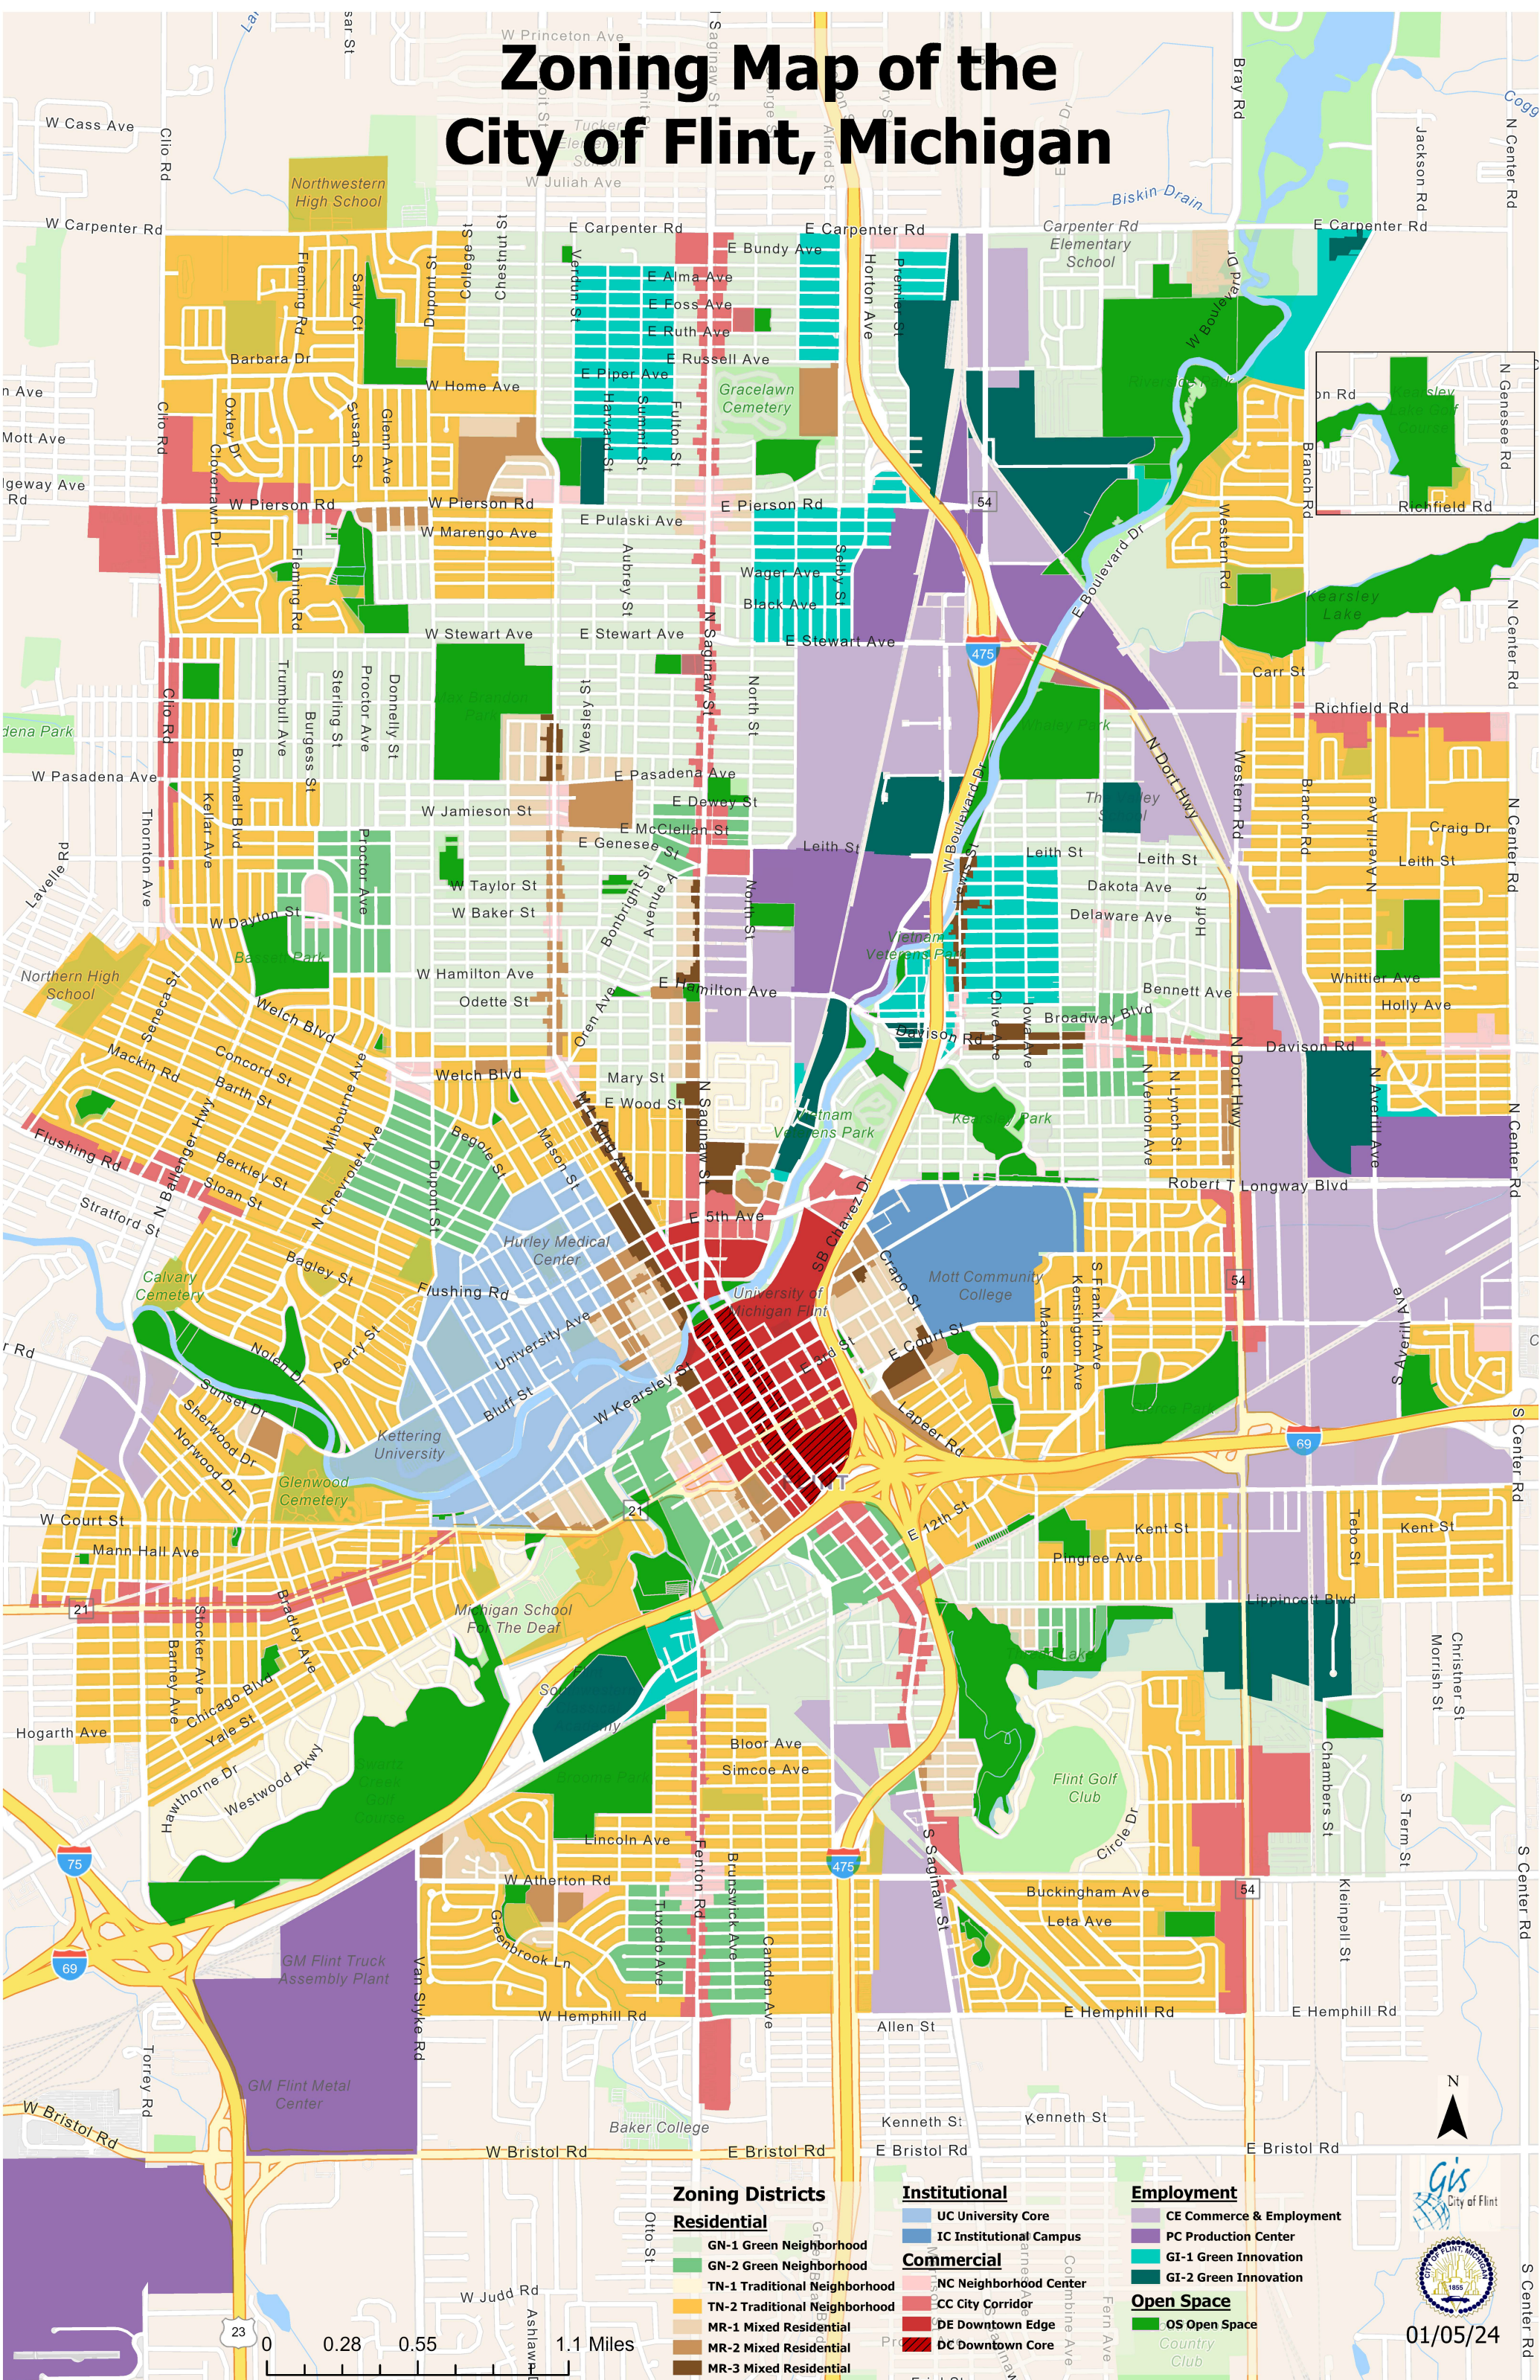

# Zoning Map of the City of Flint, Michigan

### Zoning Districts

#### Residential

- GN-1 Green Neighborhood
- GN-2 Green Neighborhood
- TN-1 Traditional Neighborhood
- TN-2 Traditional Neighborhood
- MR-1 Mixed Residential
- MR-2 Mixed Residential
- MR-3 Mixed Residential

#### Commercial

- NC Neighborhood Center
- CC City Corridor
- DE Downtown Edge
- DC Downtown Core