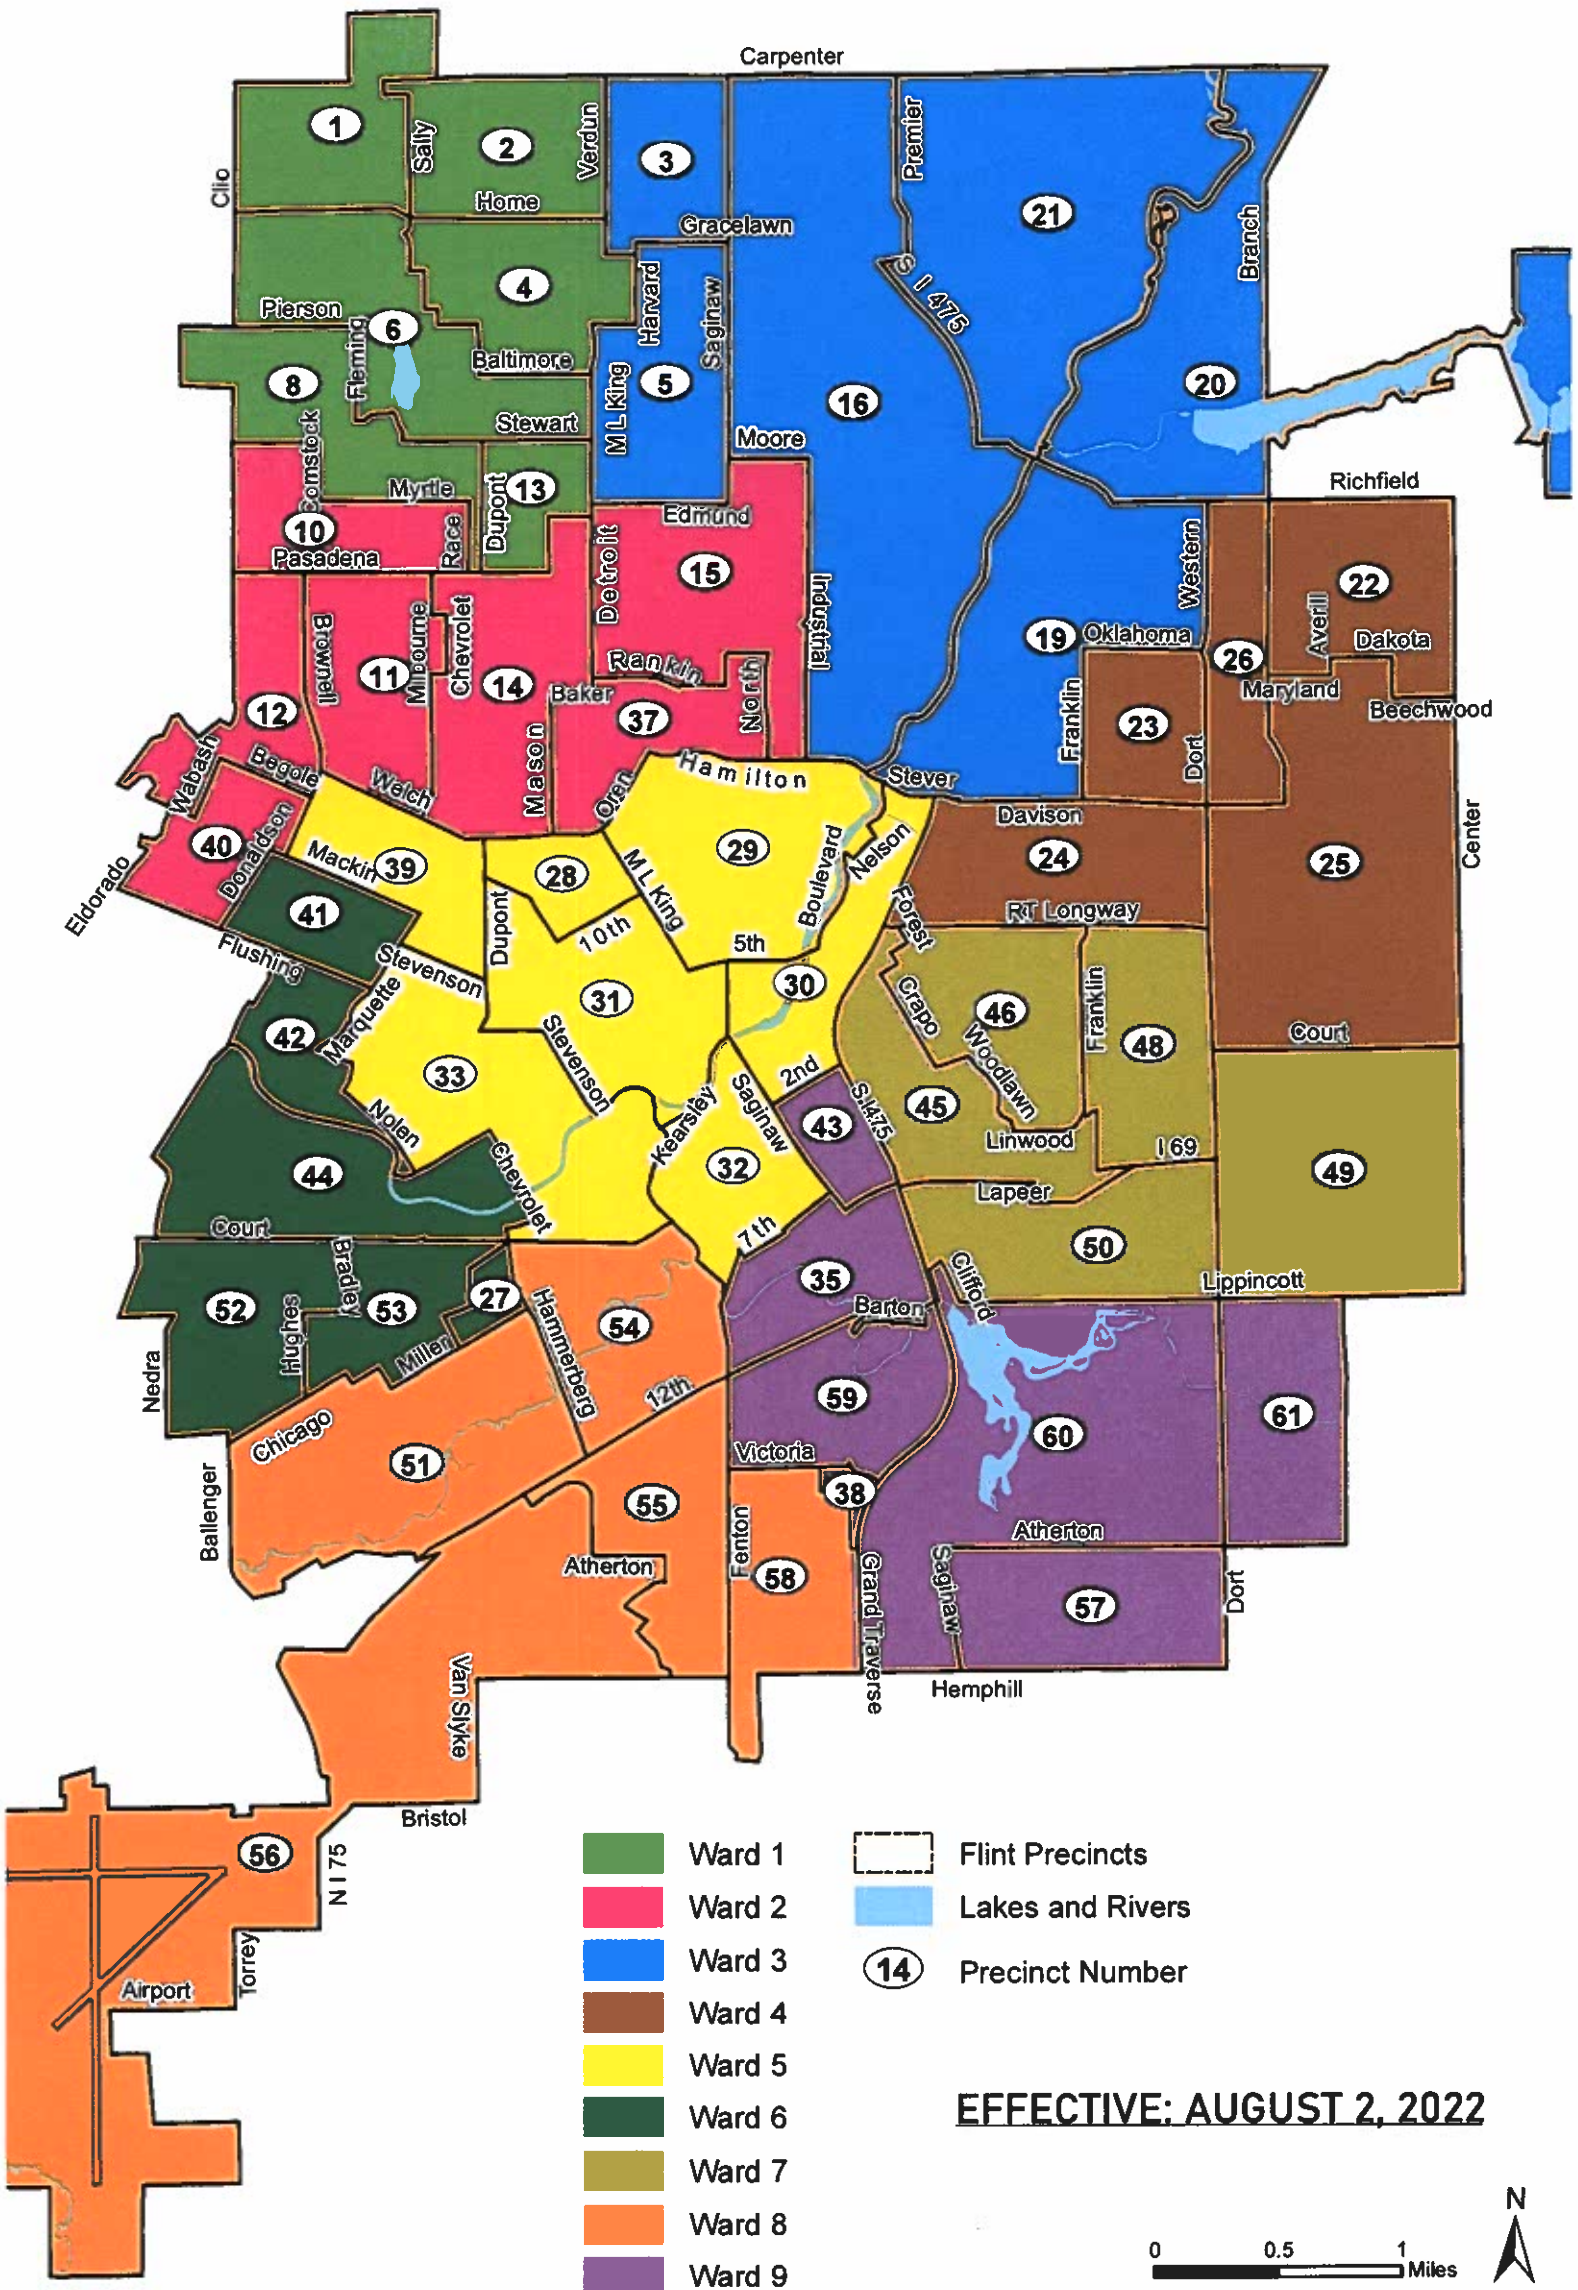

City of Flint Precincts

EFFECTIVE: AUGUST 2, 2022

CITY OF FLINT VOTING LOCATIONS

WARD 1

- Precinct 1 – Brownell Elementary School – 6302 Oxley Dr.
- Precinct 2 – Cathedral of Faith Church Of God In Christ – 6031 Dupont St.
- Precinct 4 – Hasselbring Center – 1002 W. Home Ave.
- Precinct 6 – Faith Temple Church Of God In Christ – 5802 Fleming Rd.
- Precinct 8 – St. Luke’s N.E.W. Life Center – 3115 Lawndale Ave.
- Precinct 13 – Berston Field House – 3300 N. Saginaw St.

WARD 2

- Precinct 10 – St. Luke’s N.E.W. Life Center – 3115 Lawndale Ave.
- Precincts 11 & 12 – Haskell Community Center – 2201 Forest Hill Ave.
- Precincts 14 & 37 – Christ Fellowship Missionary Baptist Church – 317 E. Hamilton Ave.
- Precinct 15 – Berston Field House – 3300 N. Saginaw St.
- Precinct 40 – Bethel United Methodist Church – 1309 N. Ballenger Hwy.

WARD 3

- Precinct 3 – Cathedral of Faith Church Of God In Christ – 6031 Dupont St.
- Precinct 5 – Hasselbring Center – 1002 W. Home Ave.
- Precinct 16 – Aldridge Place – 5838 Edgar Holt Dr.
- Precinct 19 – St. Andrew’s Episcopal Church – 1922 Iowa Ave.
- Precincts 20 & 21 – Greater Holy Temple Church Of God In Christ – 6702 N. Dort Hwy.

WARD 4

- Precincts 22 & 25 – Potter Elementary School – 2500 N. Averill Ave.
- Precinct 23 – St. Andrew’s Episcopal Church – 1902 Iowa Ave.
- Precinct 24 – Mott Community College Event Center – 1401 E. Court St.
- Precinct 26 – Boys & Girls Club – 3701 N. Averill Ave.