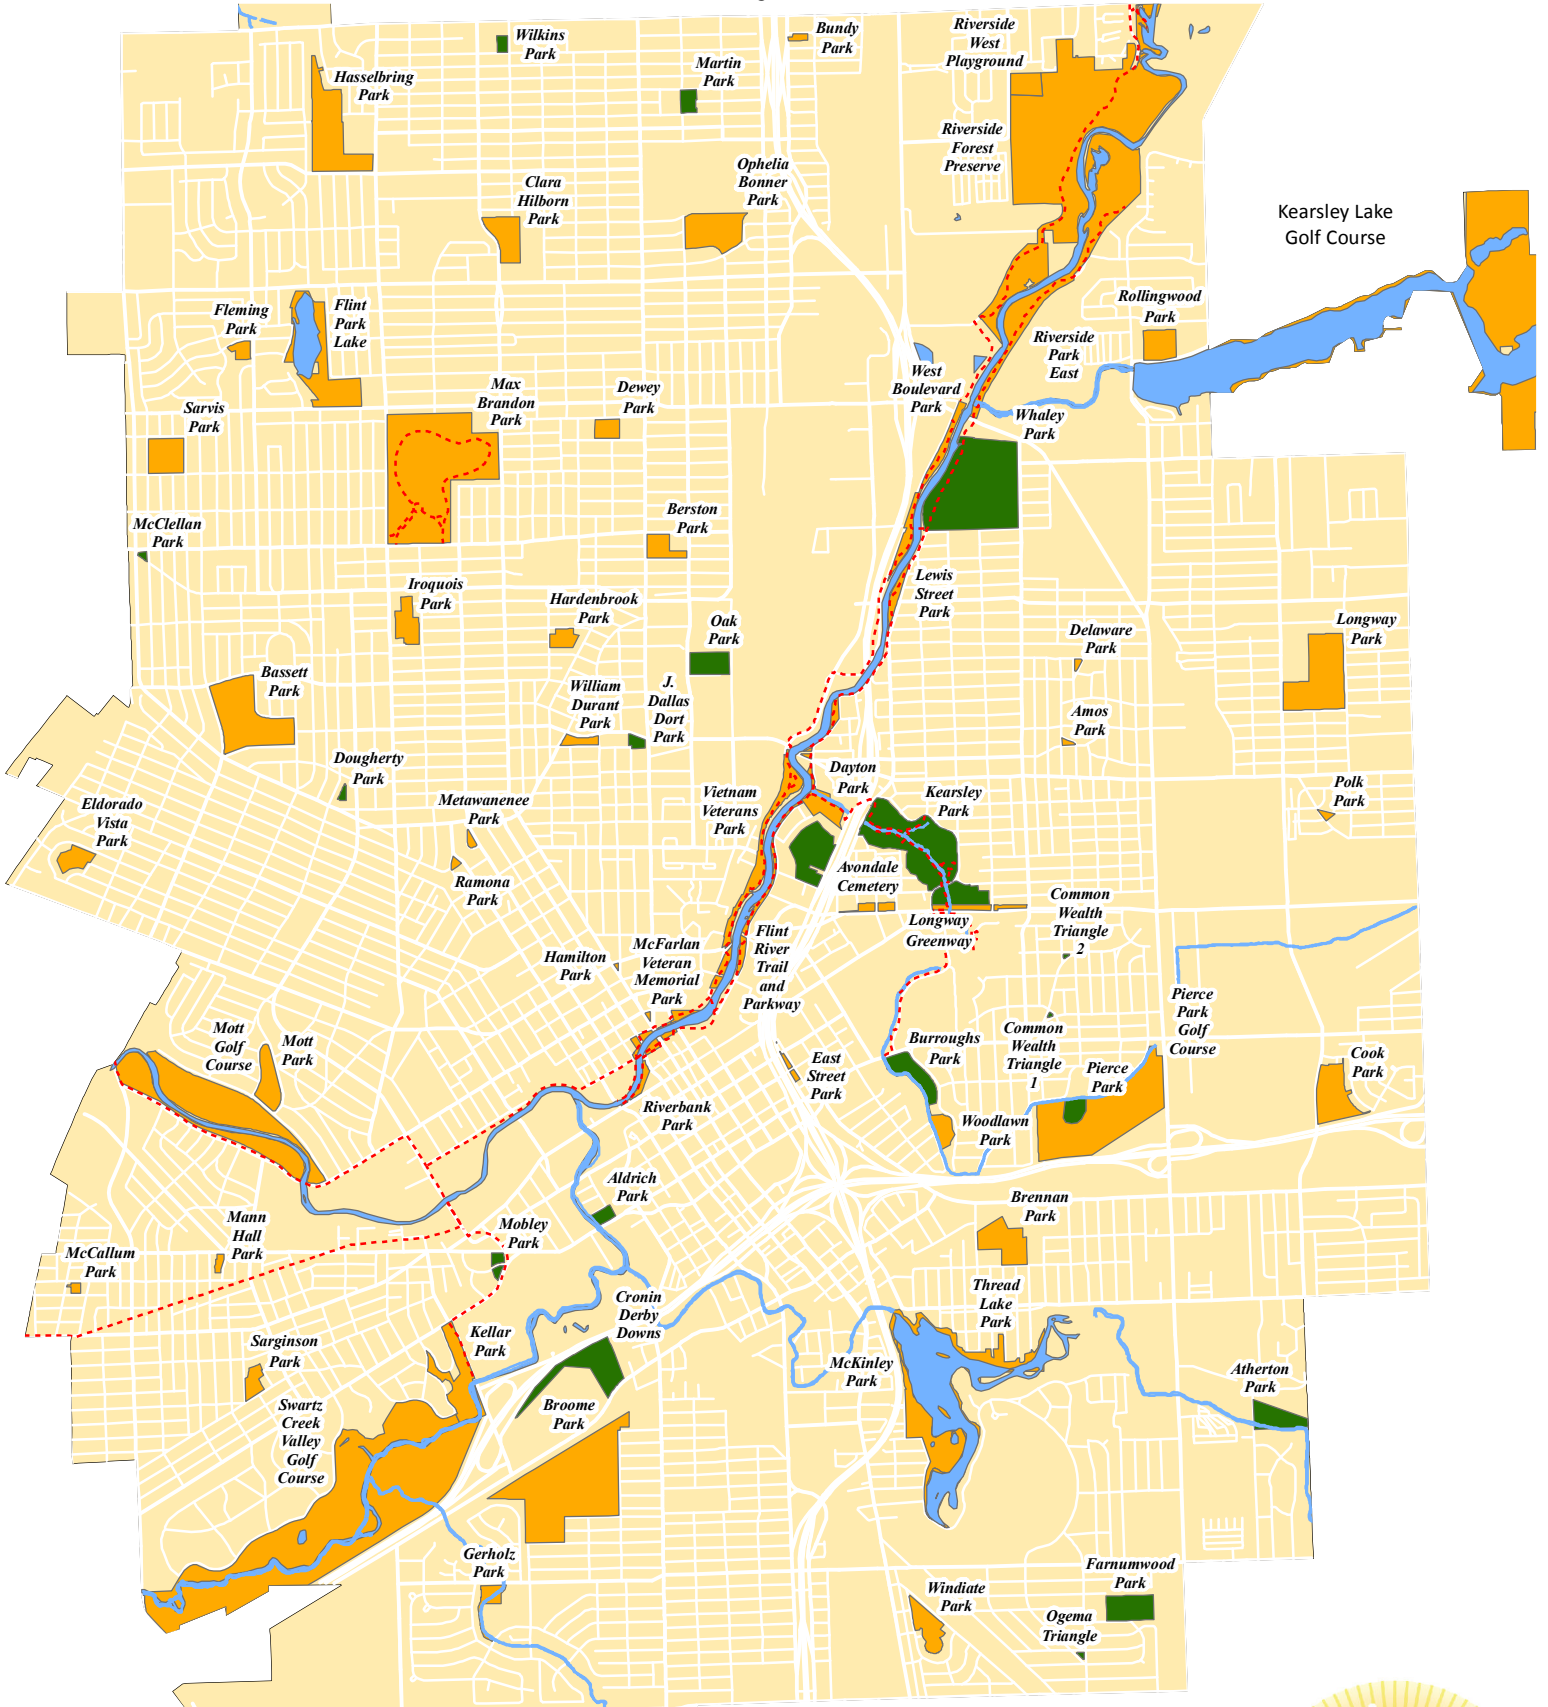

Parks Available for Adoption

City of Flint

January 2017

* Current Partners are always looking for additional volunteers. Visit www.kgcb.net for more information.

- Open for Adoption
- Existing Partnership
- Trails

0 0.375 0.75 1.5 Miles