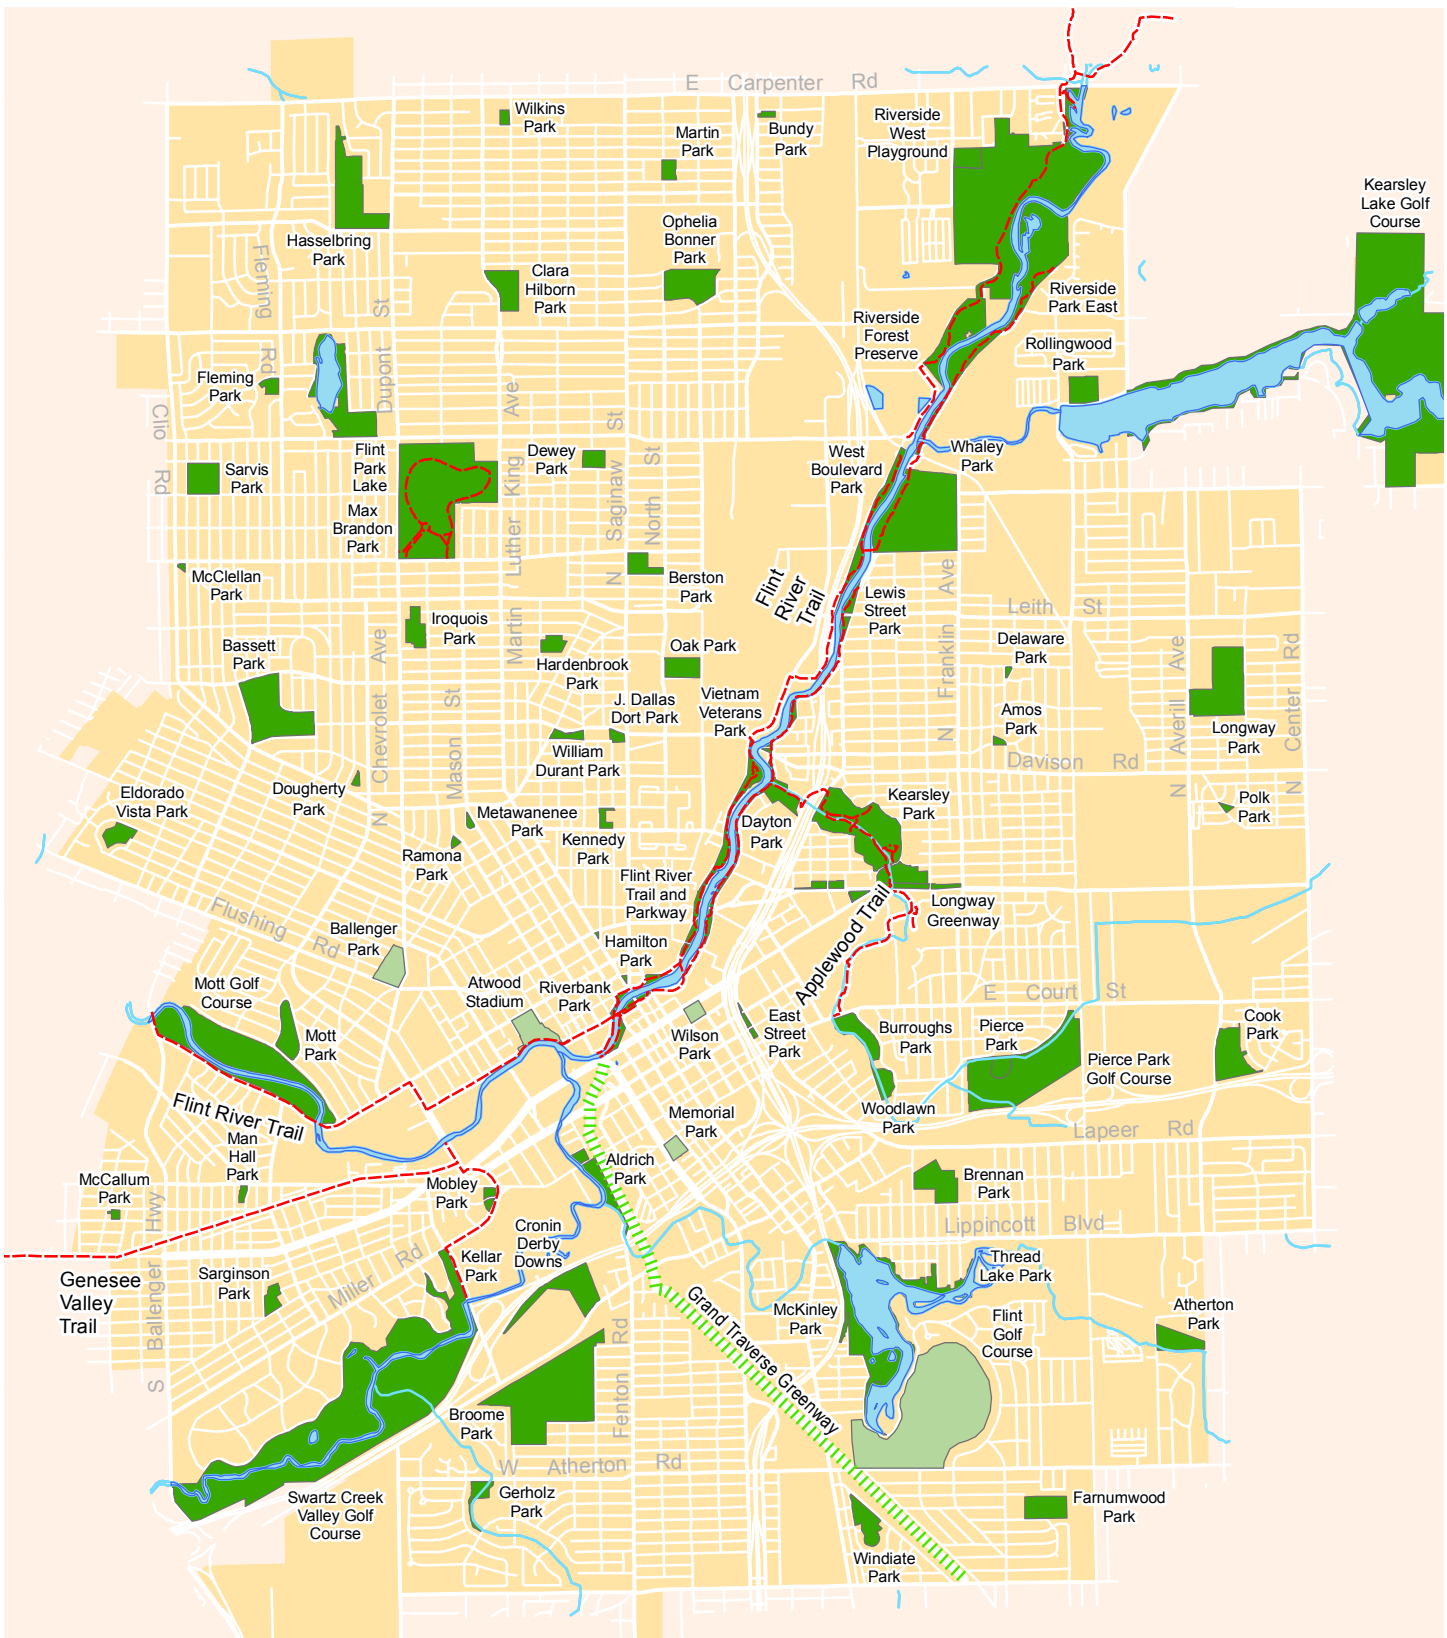

J. Dallas Dort Memorial Park System

City of Flint

2015

0 0.25 0.5 1 Miles

- City owned Parks & Openspace
- Privately owned Parks & Openspace
- Pedestrian/Bicycle Trail
- Proposed Trail