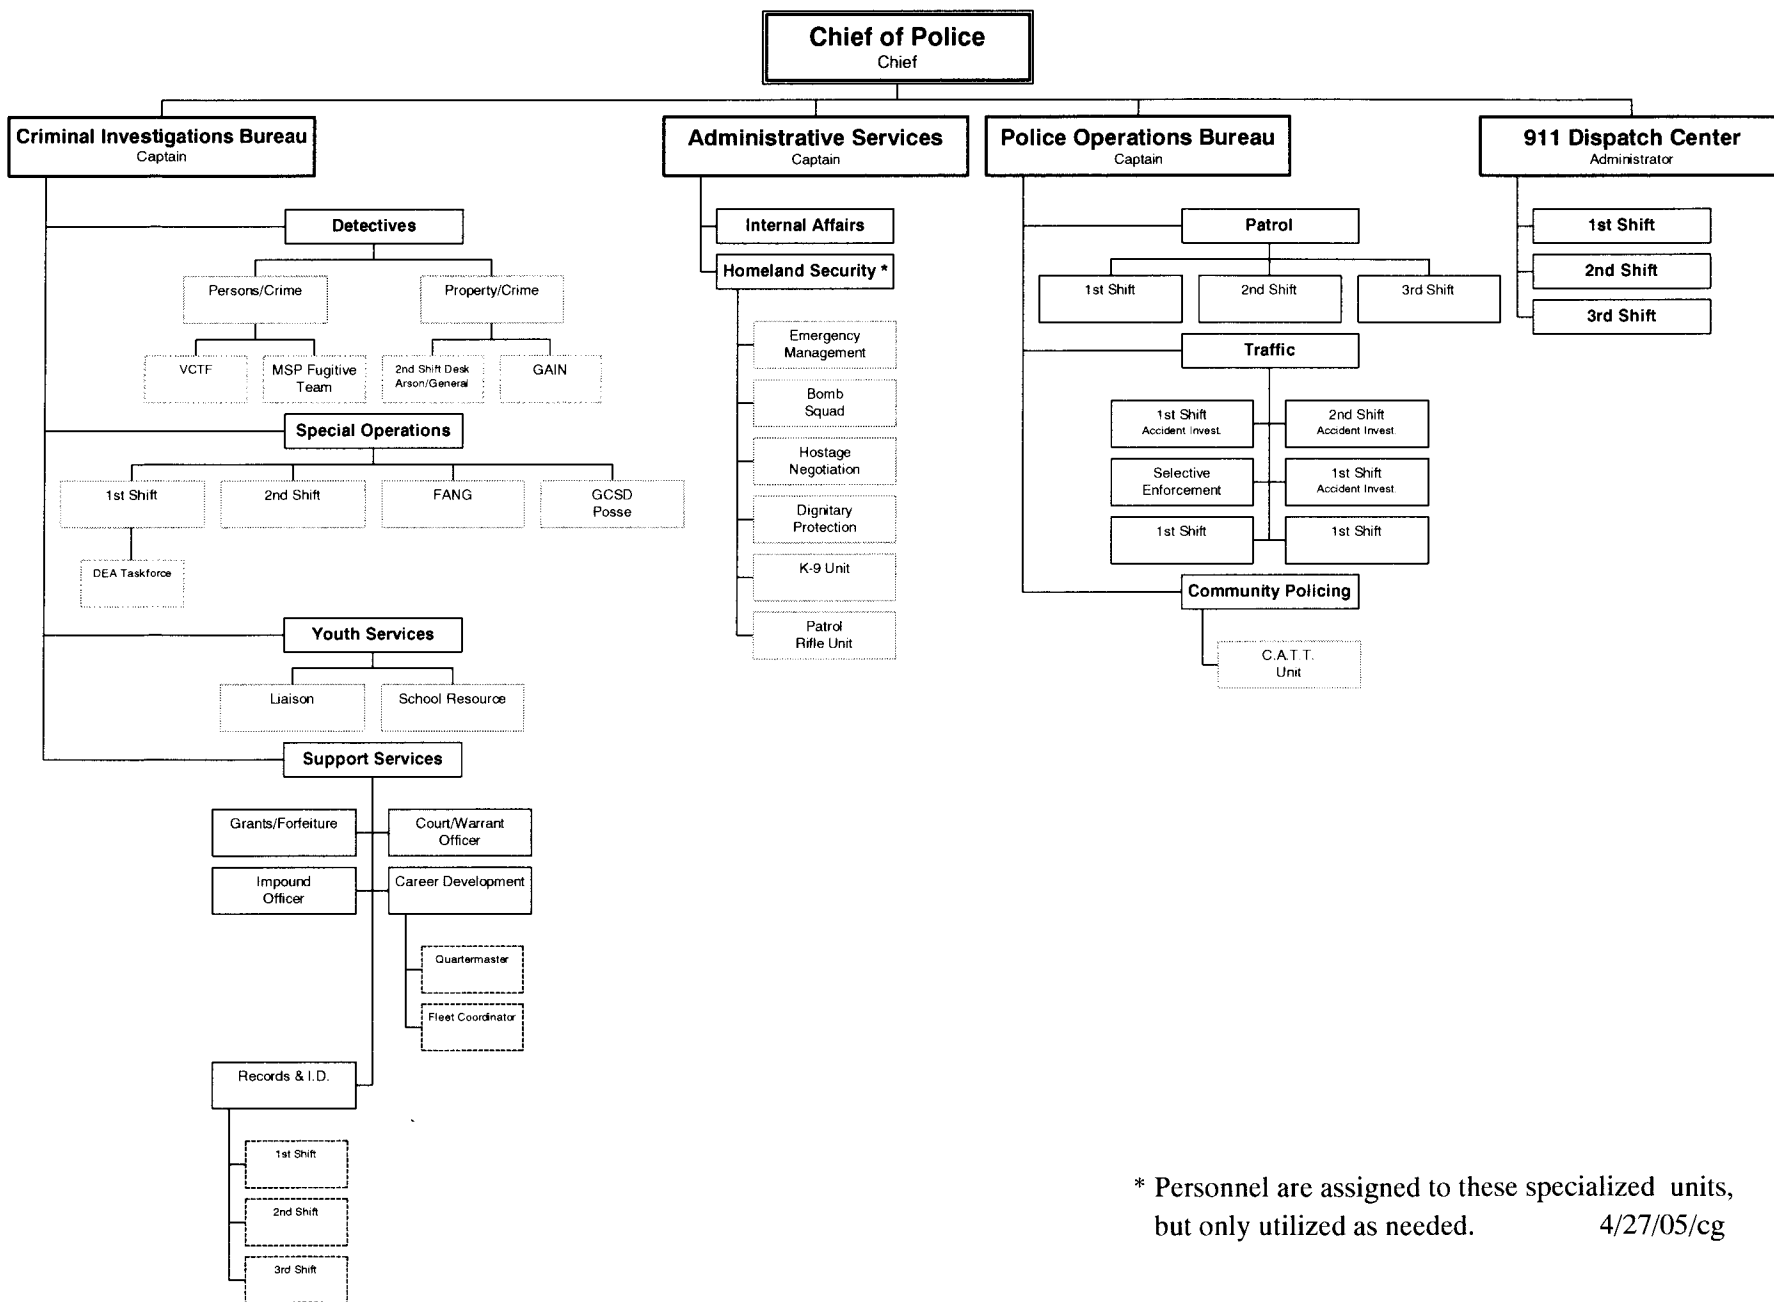

# Flint Police Department Command Structure 2005

\* Personnel are assigned to these specialized units, but only utilized as needed.

4/27/05/cg