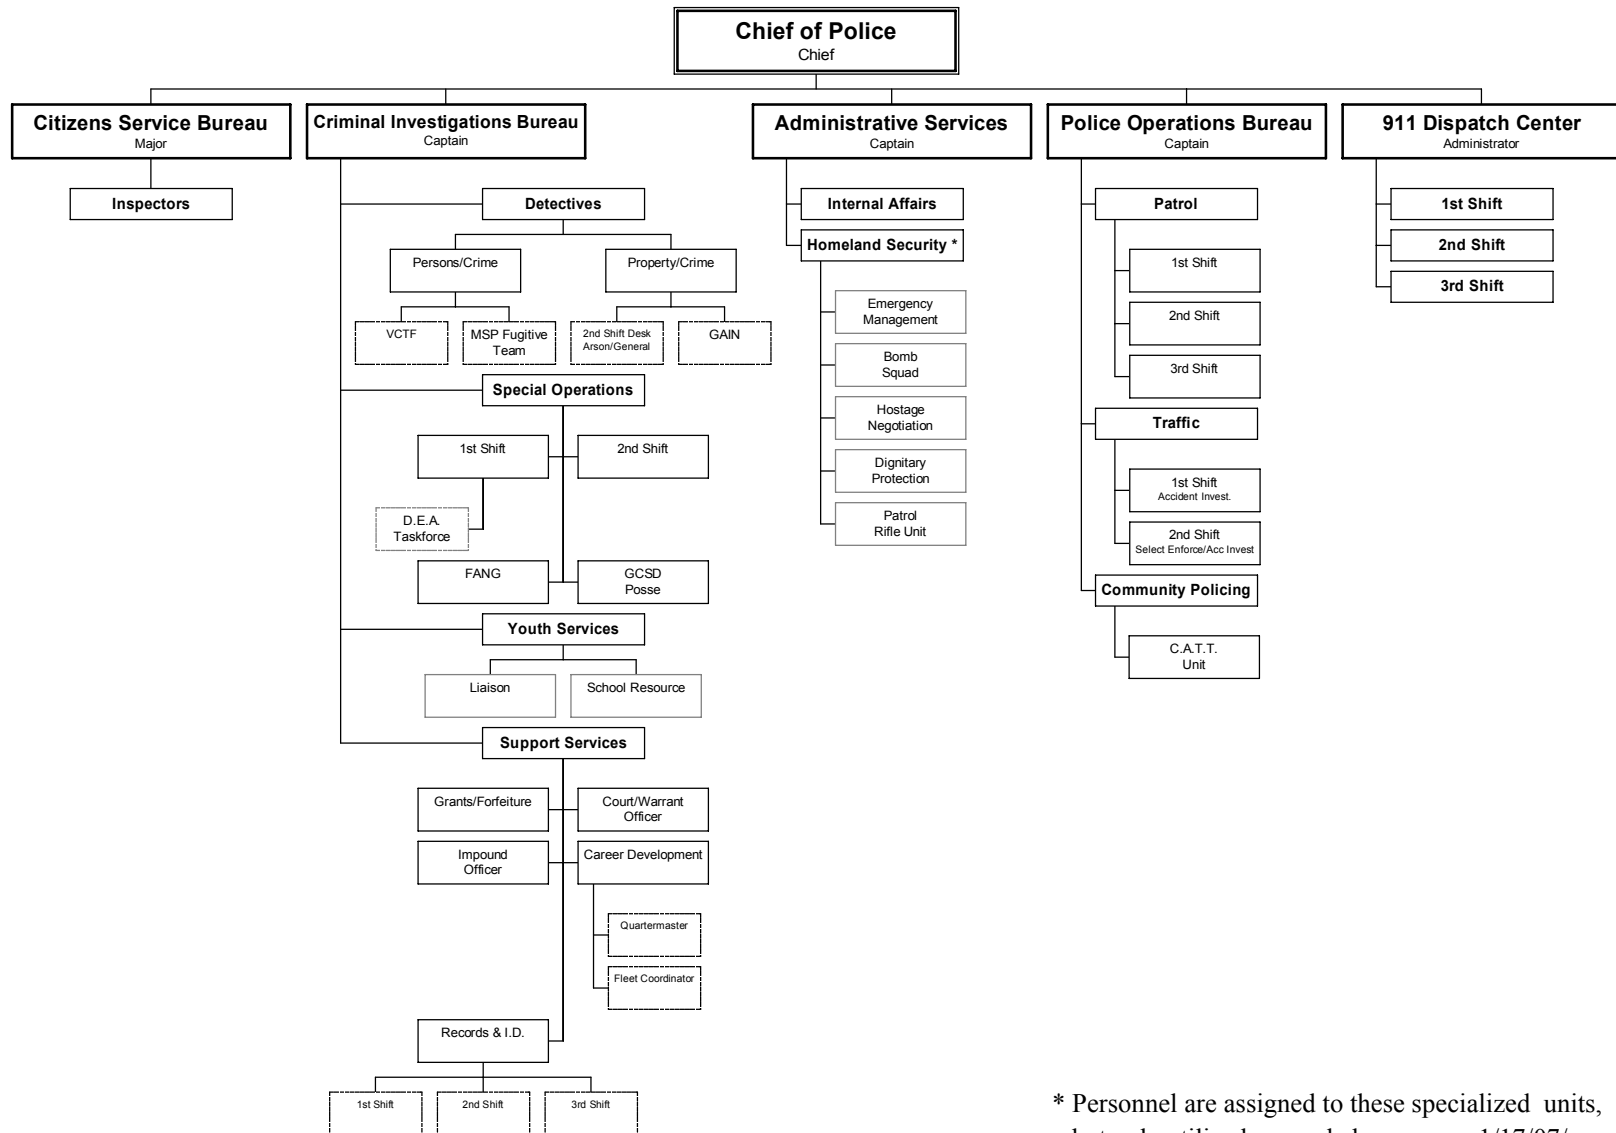

Flint Police Department Command Structure 2006

* Personnel are assigned to these specialized units, but only utilized as needed. 1/17/07/cg